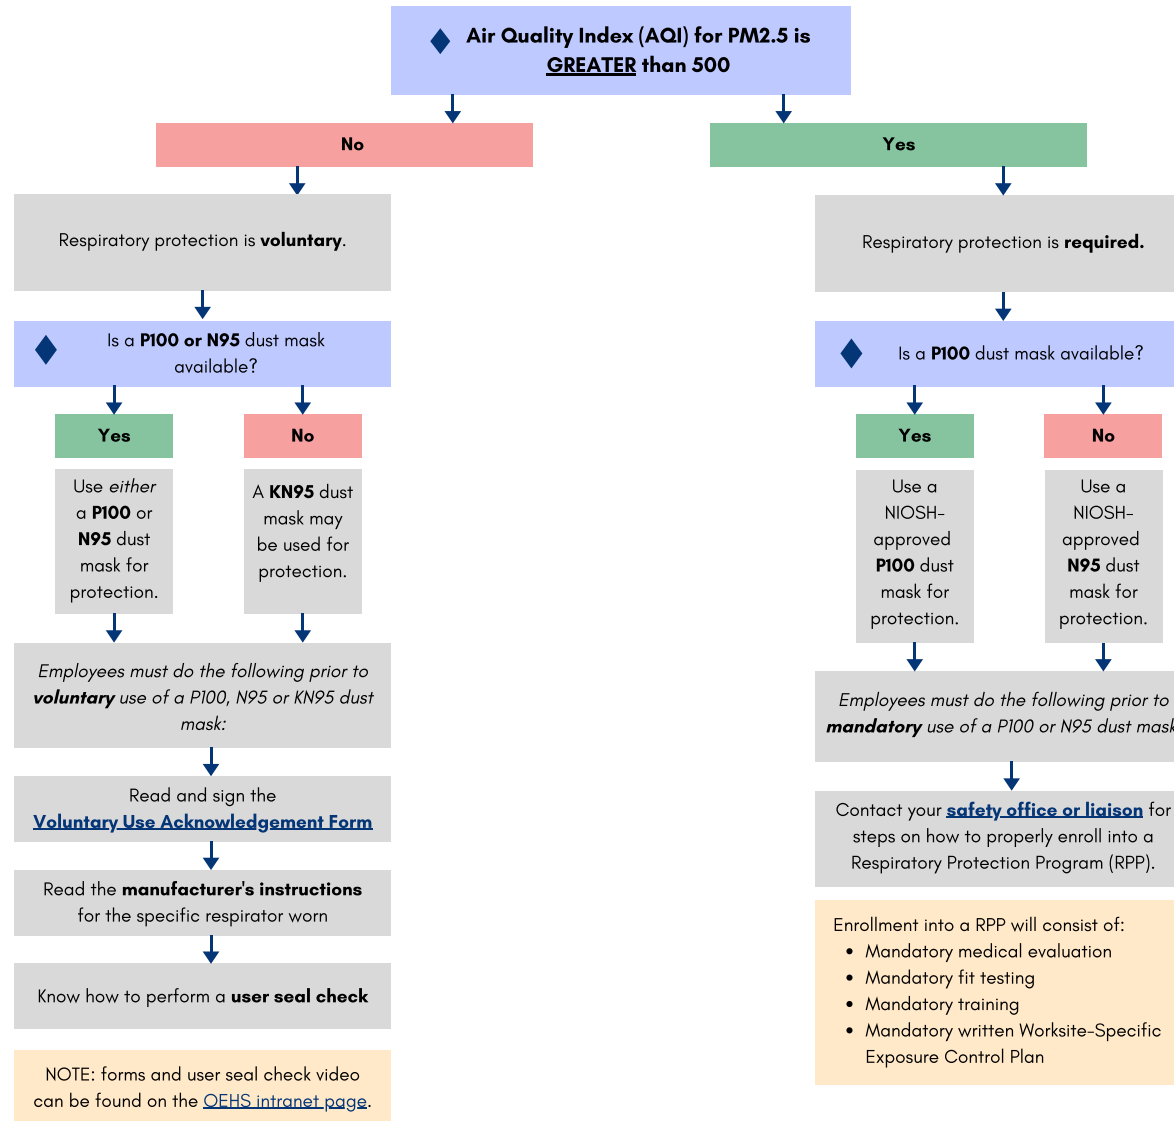

WHICH RESPIRATOR SHOULD I USE FOR WILDFIRE SMOKE PROTECTION?

Revised August 20, 2020

RESOURCE LINKS

Monitor the AQI in your area
<https://www.airnow.gov/>

Employee and Manager/Supervisor Wildfire Educational Materials
<https://hs.onramp.dot.ca.gov/employee-safety-training-and-educational-materials>